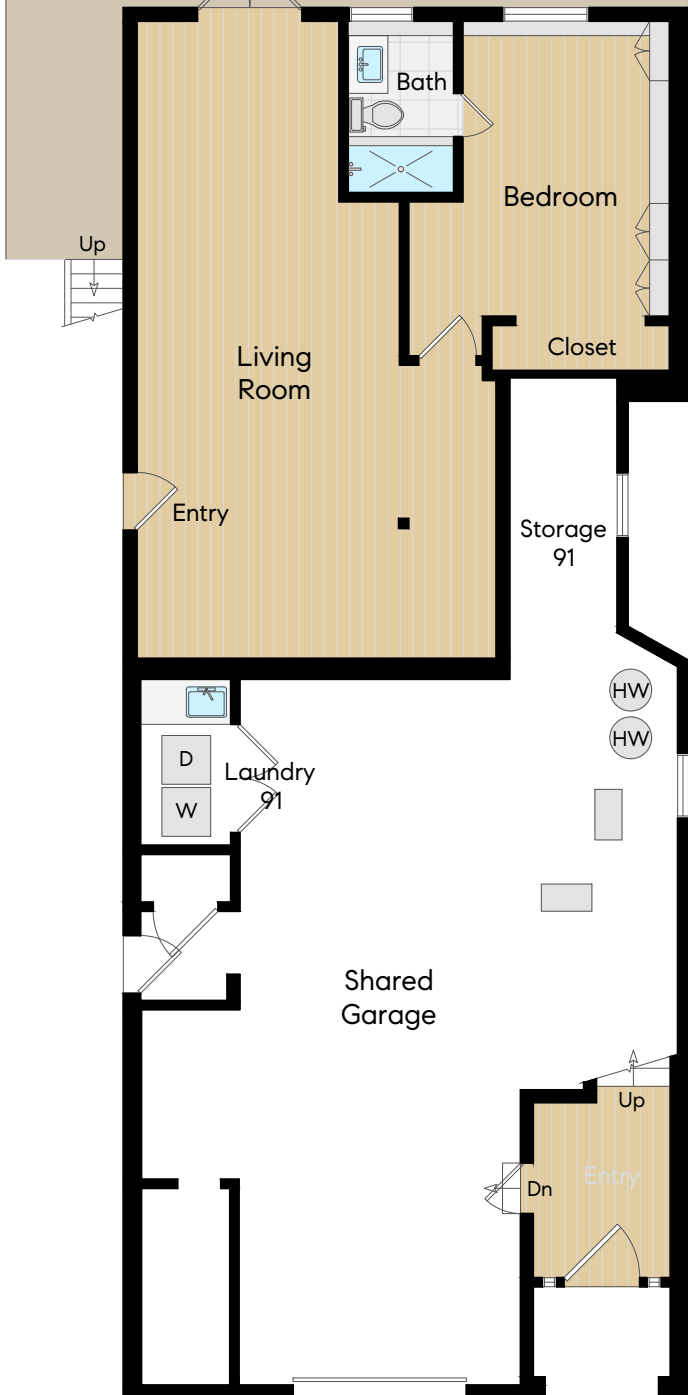

91 Palm Ave

San Francisco

Davis Silver
davis@missysmit.com
M: 917-886-3122
DRE #02244937

Lower Level

Main Level